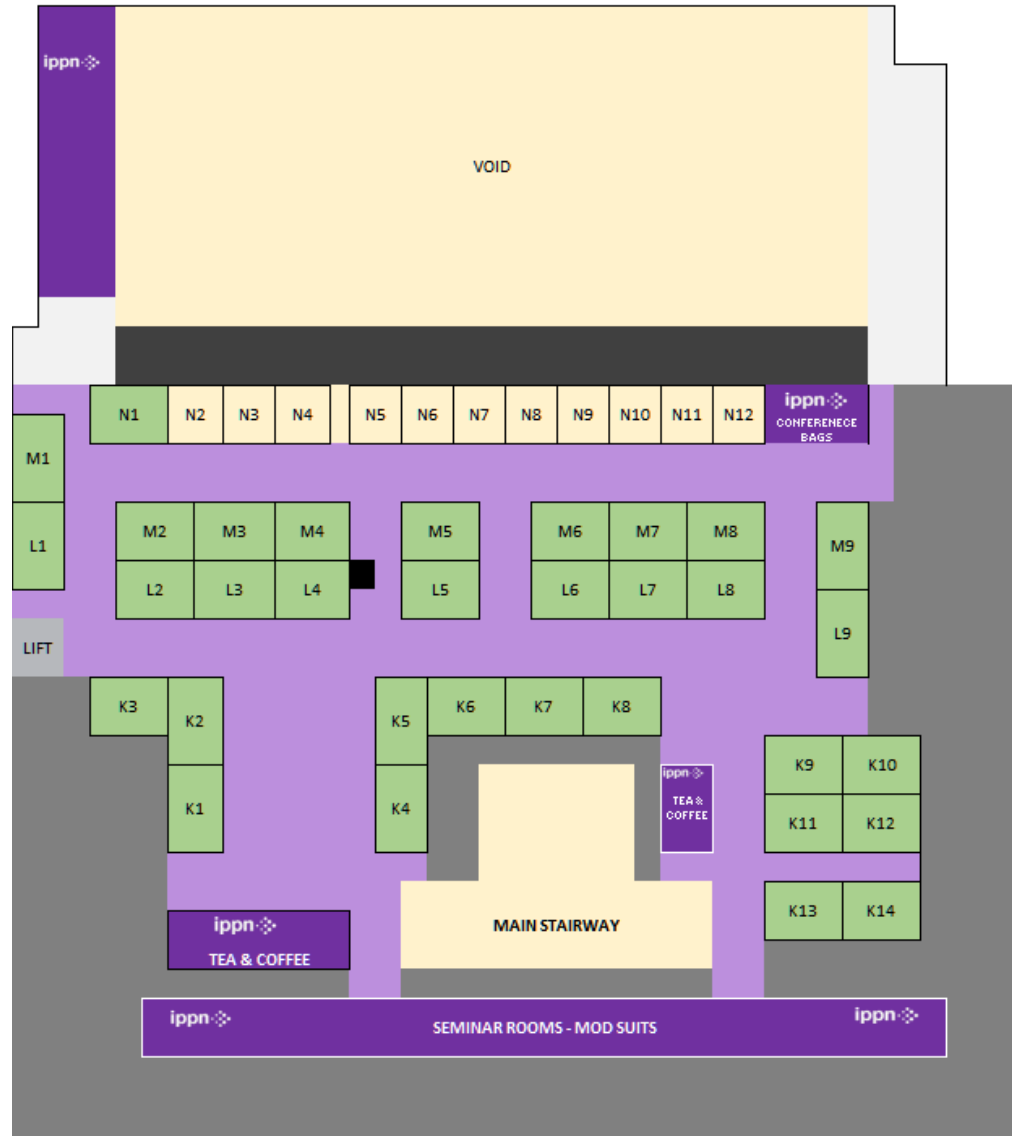

EXHIBIT

Exhibitor Packages Include

- Your own choice of location (from those available at the time of booking)
- Inclusion of your company logo and 20 word profile in the print and online editions of the Conference Guide for Attendees, inclusion in our dedicated Event online resources
- Inclusion in the on-site layout panels, posters and maps
- Opportunity to promote your company via the Expo and Conference social media channels
- Name badges for your staff
- Tea, coffee and snacks
- Optional lunch for 2 staff on both days
- On-site at Education Expo, your stand includes:
 - Shell scheme with white in-fill panels
 - Company name plate
 - Standard trestle table and 2 chairs
 - Internal lighting
 - Double power socket
 - WiFi connection

INEC, Ground Floor

INEC, First Floor

Ground Floor - Prices are subject to VAT @ 23%

SS	PP	POA	SS	PP	SS	E1	2x3 PP	POA	G1	PP 2x2	€2,550	i2	2x3	€2,550
A1	PP	POA	C1	2x3 PP	POA	E2	3x2	€2,550	G2	2x2	€2,050	i3	2x2	€2,050
A2	PP	POA	C2	3x2	€2,550	E3	3x2	€2,550	G3	2x2	€2,050	i4	2x2	€2,050
A3	PP	POA	C3	3x2	€2,550	E4	3x2 c	€2,700	G4	2x2	€2,050	i5	2x2 c	€2,450
A4	3x2	POA	C4	3x2 c	€2,700	E5	3x2 c	€2,700	G5	3x2 c	€2,700	i6	3x2 c	€2,650
A5	2x3	€2,550	C5	3x2 c	€2,700	E6	3x2	€2,450	G6	3x2 c	€2,700	i7	3x2	€2,450
A6	3x3	€2,850	C6	3x2	€2,450	E7	3x2	€2,450	G7	3x2	€2,450	i8	3x2	€2,450
A7	3x3	€2,850	C7	3x2	€2,450	E8	3x2	€2,450	G8	3x2	€2,450	i9	3x2	€2,450
A8	3x3	€2,850	C8	3x2	€2,450	E9	3x2	€2,450	G9	3x2	€2,450	i10	3x2	€2,450
A9	3x3	€2,850	C9	3x2	€2,450				G10	3x2	€2,450			
A10	3x3	€2,850												